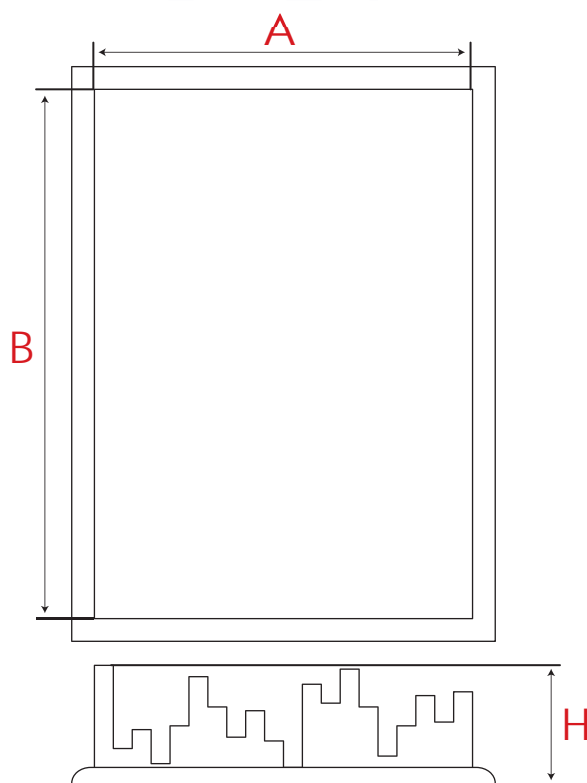

DIFF 5030

DIFF 5070

Model	DIFF 5030	DIFF 5070
Shape	Panel	Panel
Box	6 pcs	3 pcs
Effect	3D Diffuser	3D Diffuser
H	6,5 cm / 2" 9/16	16,5 cm / 6" 1/2
A	30 cm / 11" 13/16	50 cm / 19" 11/16
B	50 cm / 19" 11/16	70 cm / 27" 9/16
Net Weight	1,9 kg / 4,2 lb	3,9 kg / 8,6 lb
Box Shipping Weight	11,7 kg / 25,8 lb	11,7 / 25,8 lb kg
Box Shipping Size (D x H x W)	72 x 22 x 32 cm	72 x 22 x 32 cm
Panel finishes	Polistirene	Polystirene
Frame finishes	Wood	Wood
Colors	Maize	Maize
	Other colors and frames on demand	