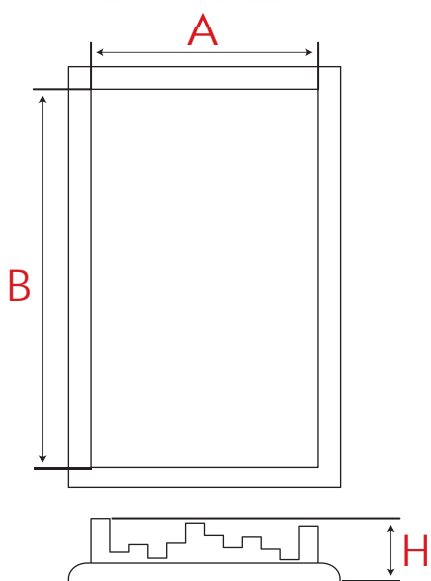

DIFF 5030

DIFF 5070

Model	DIFF 5030	DIFF 5070
Shape	Panel	Panel
Box	6 pcs	3 pcs
Effect	3D Diffuser	3D Diffuser
H	6,5 cm / 2" 9/16	16,5 cm / 6" 1/2
A	30 cm / 11" 13/16	50 cm / 19" 11/16
B	50 cm / 19" 11/16	70 cm / 27" 9/16
Net Weight	1,9 kg / 4,2 lb	3,9 kg / 8,6 lb
Box Shipping Weight	11,7 kg / 25,8 lb	11,7 / 25,8 lb kg
Box Shipping Size (D x H x W)	72 x 22 x 32 cm	72 x 22 x 32 cm
Panel finishes	Polistirene	Polystirene
Frame finishes	Wood	Wood
Colors	Maize	Maize
	Other colors and frames on demand	